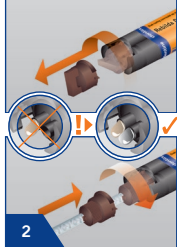

CORE BUILD-UP

Futurabond DC/U/M+
Instruction!

Rebilda DC QuickMix Instructions

VOCO

POST LUTING